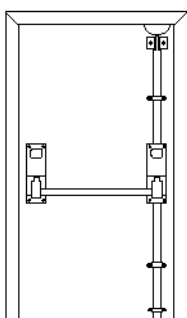

ARRONE® Panic & Emergency Exit Hardware

ARRONE® AR880 Single Panic Bolt

Application

- Suitable for single or double doors with plain meeting stiles. Suitable for single doors up to 2440mm height x 1220mm wide (extended top shoots available).
- SUITABLE FOR USE IN OPEN PUBLIC AREAS (in accordance with BS EN1125: 1997)
- Please note: For double NON rebated plain edge doors fit 2 x AR880

CE Marked: Declaration of conformity available on request

Standard Features

- Automatic top trip
- Two-point locking
- Diecast control boxes
- Follower on main box for use with ARRONE® locking attachments
- Anti-thrust device preventing leverage of top and bottom shoots
- Oval steel rods
- Self handing
- Supplied with “W” clip for use with a rim cylinder on external side
- “Push Bar To Open” signage supplied